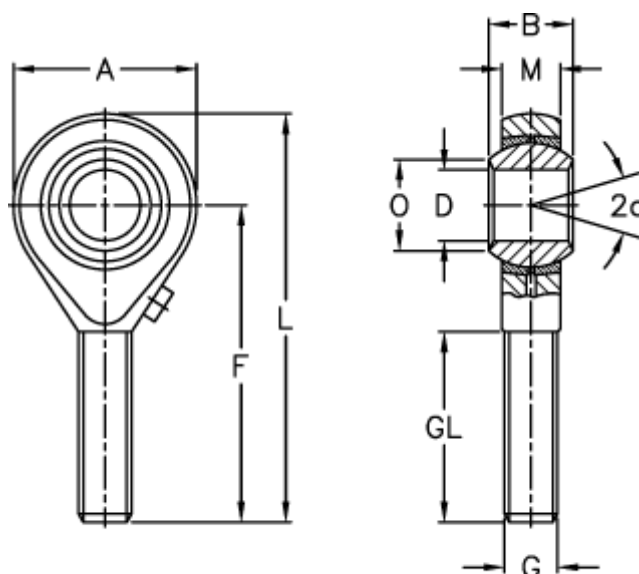

Article number: 54301018

Description: LDK Rod end POS 18L
Threaded left

Measures

A	= 42	L	= 93
a (degrees)	= 15	M	= 16.50
B	= 23	O	= 21.80
D	= 18	Static load C0 (kN)	= 43.0
Dynamic load C (kN)	= 19.5	Weight (g)	= 260
F	= 72		
g	= M18x1,5		
GL	= 44		